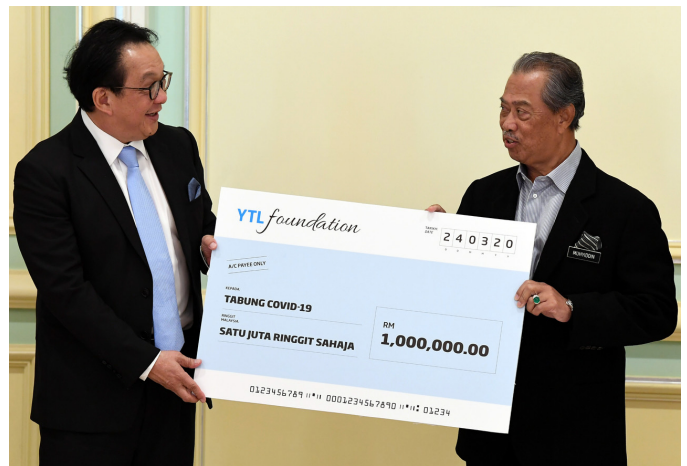

Prime Minister's Office of Malaysia
Official Website

Search

Home About PM Focus PM's Office Media Centre Resources

Cabinet Live!

English

Prime Minister's Office of Malaysia > News > Five Companies Donate to COVID-19 Fund

Five Companies Donate to COVID-19 Fund

March 24, 2020 | News

PUTRAJAYA, March 24 — Prime Minister Tan Sri Muhyiddin Yassin today received financial donations of RM5 million and contribution in kind from five corporate firms for the COVID-19 fund.

Today's contributions bring the funds total collections to RM8.125 million.

The replica cheques of the donations were presented by the companies' representatives to Muhyiddin at Perdana Putra here.

In addition to the financial donations, the Prime Minister also received a contribution of 520,000 face masks from Titijaya Land Berhad for use by frontline personnel in addressing the COVID-19 outbreak.